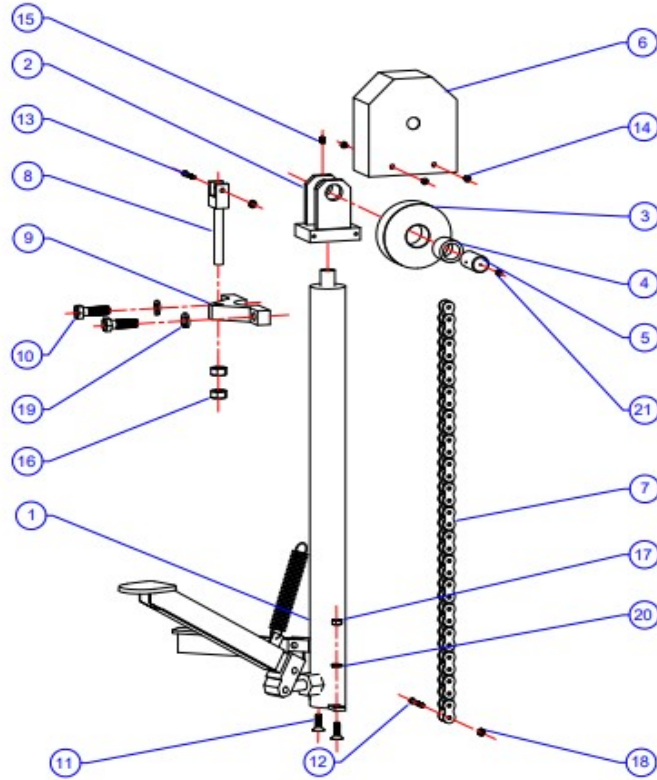

Liftomatic Material Handling, Inc.

700 Dartmouth Lane
Buffalo Grove, IL 60089

Phone 847 325-2930
Fax 847 325-2959
Toll Free 800 837-6540

NO.	Part Number	QTY	Descriptions
1	2193	1	Inner Frame W/M
2	4009	1	Clamp Mechanism
3	2198	1	Chain Anchor
4	8004	4	Roller
5	6701	4	Side Guide
6	6178	1	Protective Belt
7	8007	1	Cover Plate
8	37212	2	Belt Clamp
9	6123	2	Socket HD Screw, Lower Anchor
10	6304	2	Flat HD Screw, Belt Center
11	6316	4	Hex HD Screw, Belt Clamp
12	6097	2	Lock Nut, Lower Anchor
13	6072	4	Lock Nut, Side Guide
14	6077	2	Lock Washer, Lower Anchor
15	6015	8	Shim #1
16	6016	4	Shim #2
17	6003	4	Cotter Pin, Roller

Liftomatic Material Handling, Inc.

700 Dartmouth Lane
Buffalo Grove, IL 60089

Phone 847 325-2930
Fax 847 325-2959
Toll Free 800 837-6540

NO.	Part Number	QTY	Descriptions
1	6270	1	Hydraulic Jack
2	2197	1	Jack Clevis W/M
3	16055	1	Chain Sheave
4	6180	1	Sheave Bearing
5	16054	1	Sheave Axle
6	2203	1	Chain Guard
7	6271	1	Lift Chain
8	2204	1	Anchor Pin
9	19053	1	Jack Clamp
10	6302	2	Socket HD Screw, Jack Clamp
11	6303	2	Flat HD Screw, Jack Mount
12	6314	1	Shoulder Screw, Lower Anchor
13	6313	1	Shoulder Screw, Upper Anchor
14	6305	4	Round HD Screw, Chain Guard
15	6306	1	Set Screw, Jack Clevis
16	6094	2	Hex Nut, Upper Anchor
17	6092	2	Lock Nut, Jack Mount
18	6315	2	Lock Nut, Anchor
19	6078	2	Lock Washer, Jack Clamp
20	6079	2	Flat Washer, Jack Mount
21	6197	1	Grease Fitting