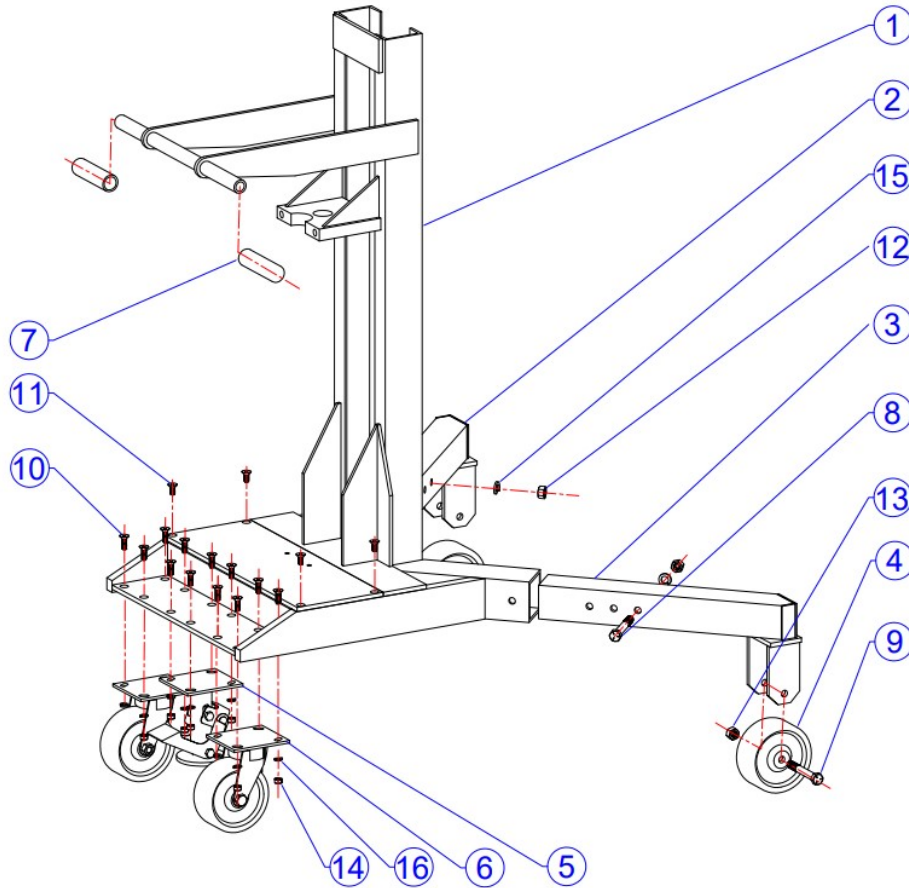

Liftomatic Material Handling, Inc.

700 Dartmouth Lane
Buffalo Grove, IL 60089

Phone 847 325-2930
Fax 847 325-2959
Toll Free 800 837-6540

ErgoMatic® Drum Transporter ERGO-1000 Schematic

Liftomatic Material Handling, Inc.

700 Dartmouth Lane
Buffalo Grove, IL 60089

Phone 847 325-2930
Fax 847 325-2959
Toll Free 800 837-6540

NO.	Part Number	QTY	Descriptions
1	2192	1	Main Frame W/M
2	2194-L	1	Leg W/M Left
3	2194-R	1	Leg W/M Right
4	6175	2	Front Wheel
5	6176	1	Floor Lock
6	6174	2	Swivel Caster
7	6995	2	Hand Grasp
8	6301	2	Hex HD Bolt, Leg connection
9	6307	2	Hex HD Bolt, Wheel Axle
10	6303	12	Flat HD Screw, Casters
11	6304	4	Flat HD Screw, Top Cover
12	6094	2	Hex Nut, Leg connection
13	6077	2	Thin Lock Nut, Wheel Axle
14	6092	12	Thin Lock Nut, Casters
15	6078	2	Lock Washer, Leg Connection
16	6079	12	Flat Washer, Casters

Liftomatic Material Handling, Inc.

700 Dartmouth Lane
Buffalo Grove, IL 60089

Phone 847 325-2930
Fax 847 325-2959
Toll Free 800 837-6540

NO.	Part Number	QTY	Descriptions
1	2193	1	Inner Frame W/M
2	4009	1	Clamp Mechanism
3	2198	1	Chain Anchor
4	8004	4	Roller
5	6701	4	Side Guide
6	6178	1	Protective Belt
7	8007	1	Cover Plate
8	37212	2	Belt Clamp
9	6123	2	Socket HD Screw, Lower Anchor
10	6304	2	Flat HD Screw, Belt Center
11	6316	4	Hex HD Screw, Belt Clamp
12	6097	2	Lock Nut, Lower Anchor
13	6072	4	Lock Nut, Side Guide
14	6077	2	Lock Washer, Lower Anchor
15	6015	8	Shim #1
16	6016	4	Shim #2
17	6003	4	Cotter Pin, Roller