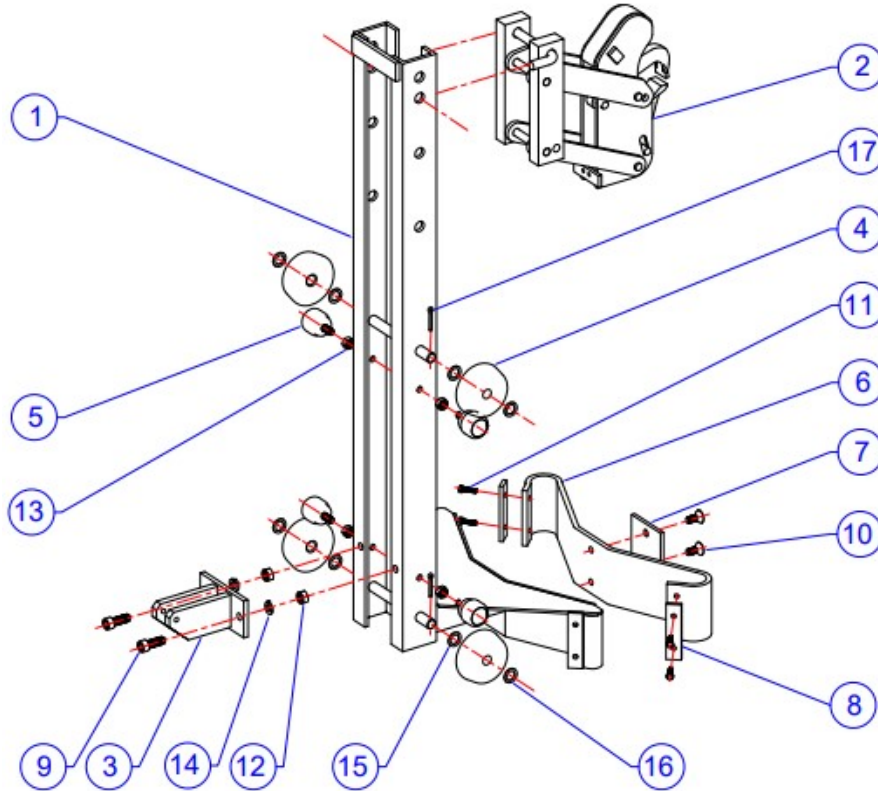

700 Dartmouth Lane
Buffalo Grove, IL 60089

Phone 847 325-2930
Fax 847 325-2959
Toll Free 800 837-6540

NO.	Part Number	QTY	Descriptions
1	2192	1	Main Frame W/M
2	2194-L	1	Leg W/M Left
3	2194-R	1	Leg W/M Right
4	6175	2	Front Wheel
5	6176	1	Floor Lock
6	6174	2	Swivel Caster
7	6995	2	Hand Grasp
8	6301	2	Hex HD Bolt, Leg connection
9	6307	2	Hex HD Bolt, Wheel Axle
10	6303	12	Flat HD Screw, Casters
11	6304	4	Flat HD Screw, Top Cover
12	6094	2	Hex Nut, Leg connection
13	6077	2	Thin Lock Nut, Wheel Axle
14	6092	12	Thin Lock Nut, Casters
15	6078	2	Lock Washer, Leg Connection
16	6079	12	Flat Washer, Casters

Liftomatic Material Handling, Inc.

700 Dartmouth Lane
Buffalo Grove, IL 60089

Phone 847 325-2930
Fax 847 325-2959
Toll Free 800 837-6540

NO.	Part Number	QTY	Descriptions
1	2193	1	Inner Frame W/M
2	4009	1	Clamp Mechanism
3	2198	1	Chain Anchor
4	8004	4	Roller
5	6701	4	Side Guide
6	6178	1	Protective Belt
7	8007	1	Cover Plate
8	37212	2	Belt Clamp
9	6123	2	Socket HD Screw, Lower Anchor
10	6304	2	Flat HD Screw, Belt Center
11	6316	4	Hex HD Screw, Belt Clamp
12	6097	2	Lock Nut, Lower Anchor
13	6072	4	Lock Nut, Side Guide
14	6077	2	Lock Washer, Lower Anchor
15	6015	8	Shim #1
16	6016	4	Shim #2
17	6003	4	Cotter Pin, Roller