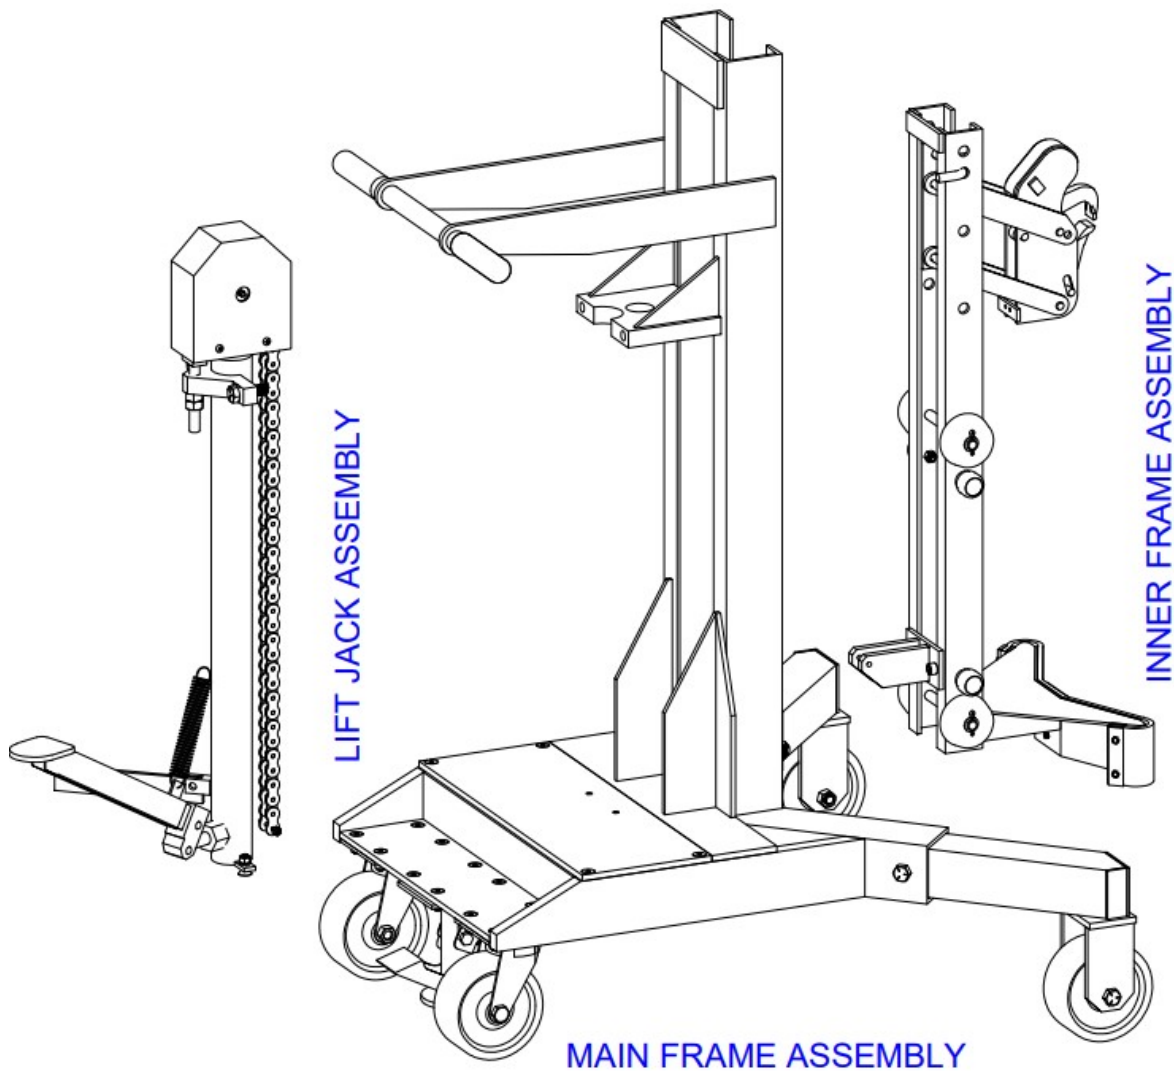

Liftomatic Material Handling, Inc.

700 Dartmouth Lane
Buffalo Grove, IL 60089

Phone 847 325-2930
Fax 847 325-2959
Toll Free 800 837-6540

ErgoMatic® Drum Transporter ERGO-1000 Schematic

Liftomatic Material Handling, Inc.

700 Dartmouth Lane
Buffalo Grove, IL 60089

Phone 847 325-2930
Fax 847 325-2959
Toll Free 800 837-6540

NO.	Part Number	QTY	Descriptions
1	2192	1	Main Frame W/M
2	2194-L	1	Leg W/M Left
3	2194-R	1	Leg W/M Right
4	6175	2	Front Wheel
5	6176	1	Floor Lock
6	6174	2	Swivel Caster
7	6995	2	Hand Grasp
8	6301	2	Hex HD Bolt, Leg connection
9	6307	2	Hex HD Bolt, Wheel Axle
10	6303	12	Flat HD Screw, Casters
11	6304	4	Flat HD Screw, Top Cover
12	6094	2	Hex Nut, Leg connection
13	6077	2	Thin Lock Nut, Wheel Axle
14	6092	12	Thin Lock Nut, Casters
15	6078	2	Lock Washer, Leg Connection
16	6079	12	Flat Washer, Casters

Liftomatic Material Handling, Inc.

700 Dartmouth Lane
Buffalo Grove, IL 60089

Phone 847 325-2930
Fax 847 325-2959
Toll Free 800 837-6540

NO.	Part Number	QTY	Descriptions
1	2193	1	Inner Frame W/M
2	4009	1	Clamp Mechanism
3	2198	1	Chain Anchor
4	8004	4	Roller
5	6701	4	Side Guide
6	6178	1	Protective Belt
7	8007	1	Cover Plate
8	37212	2	Belt Clamp
9	6123	2	Socket HD Screw, Lower Anchor
10	6304	2	Flat HD Screw, Belt Center
11	6316	4	Hex HD Screw, Belt Clamp
12	6097	2	Lock Nut, Lower Anchor
13	6072	4	Lock Nut, Side Guide
14	6077	2	Lock Washer, Lower Anchor
15	6015	8	Shim #1
16	6016	4	Shim #2
17	6003	4	Cotter Pin, Roller